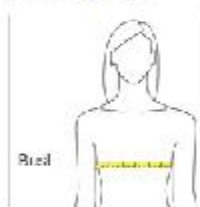

CARE INSTRUCTIONS

Machine wash cold with like colors. Do not bleach. Tumble dry low. Warm iron if necessary.

front

back

HOW TO MEASURE

BUST

With arms down at sides, measure around the upper body, under arms and around the fullest part of the bust.

Choose **SIZE**

SIZE CHART

	XS	S	M	L	XL	XXL	3XL	4XL
Size	2	4/6	8/10	12/14	16/18	20/22	24/26	28/30
Bust	32-34	35-36	37-38	39-41	42-44	45-47	48-51	52-55

COLOR INFORMATION

Black PMS NTR BLACK C/PMS 7682 C	Blueberry PMS 504 C	Burgundy PMS 504 C	Classic Navy PMS 433 C	Dark Green PMS 5467 C	Faded Blue PMS 653 C	Khaki Heather PMS 7503 C	Light Blue PMS 644 C	Light Pink PMS 489 C	Lilac PMS 5285 C	Navy PMS 533 C
Orange PMS 172 C	Oxford PMS 414 C	Pistachio PMS 7492 C	Purple PMS 669 C	Red PMS 200 C	Royal PMS 634 C	Seafair PMS 5497 C	Steel Grey PMS COOL GREY 11 C	Stone PMS 7502 C	Sunset Red PMS 1807 C	Turquoise PMS 319 C